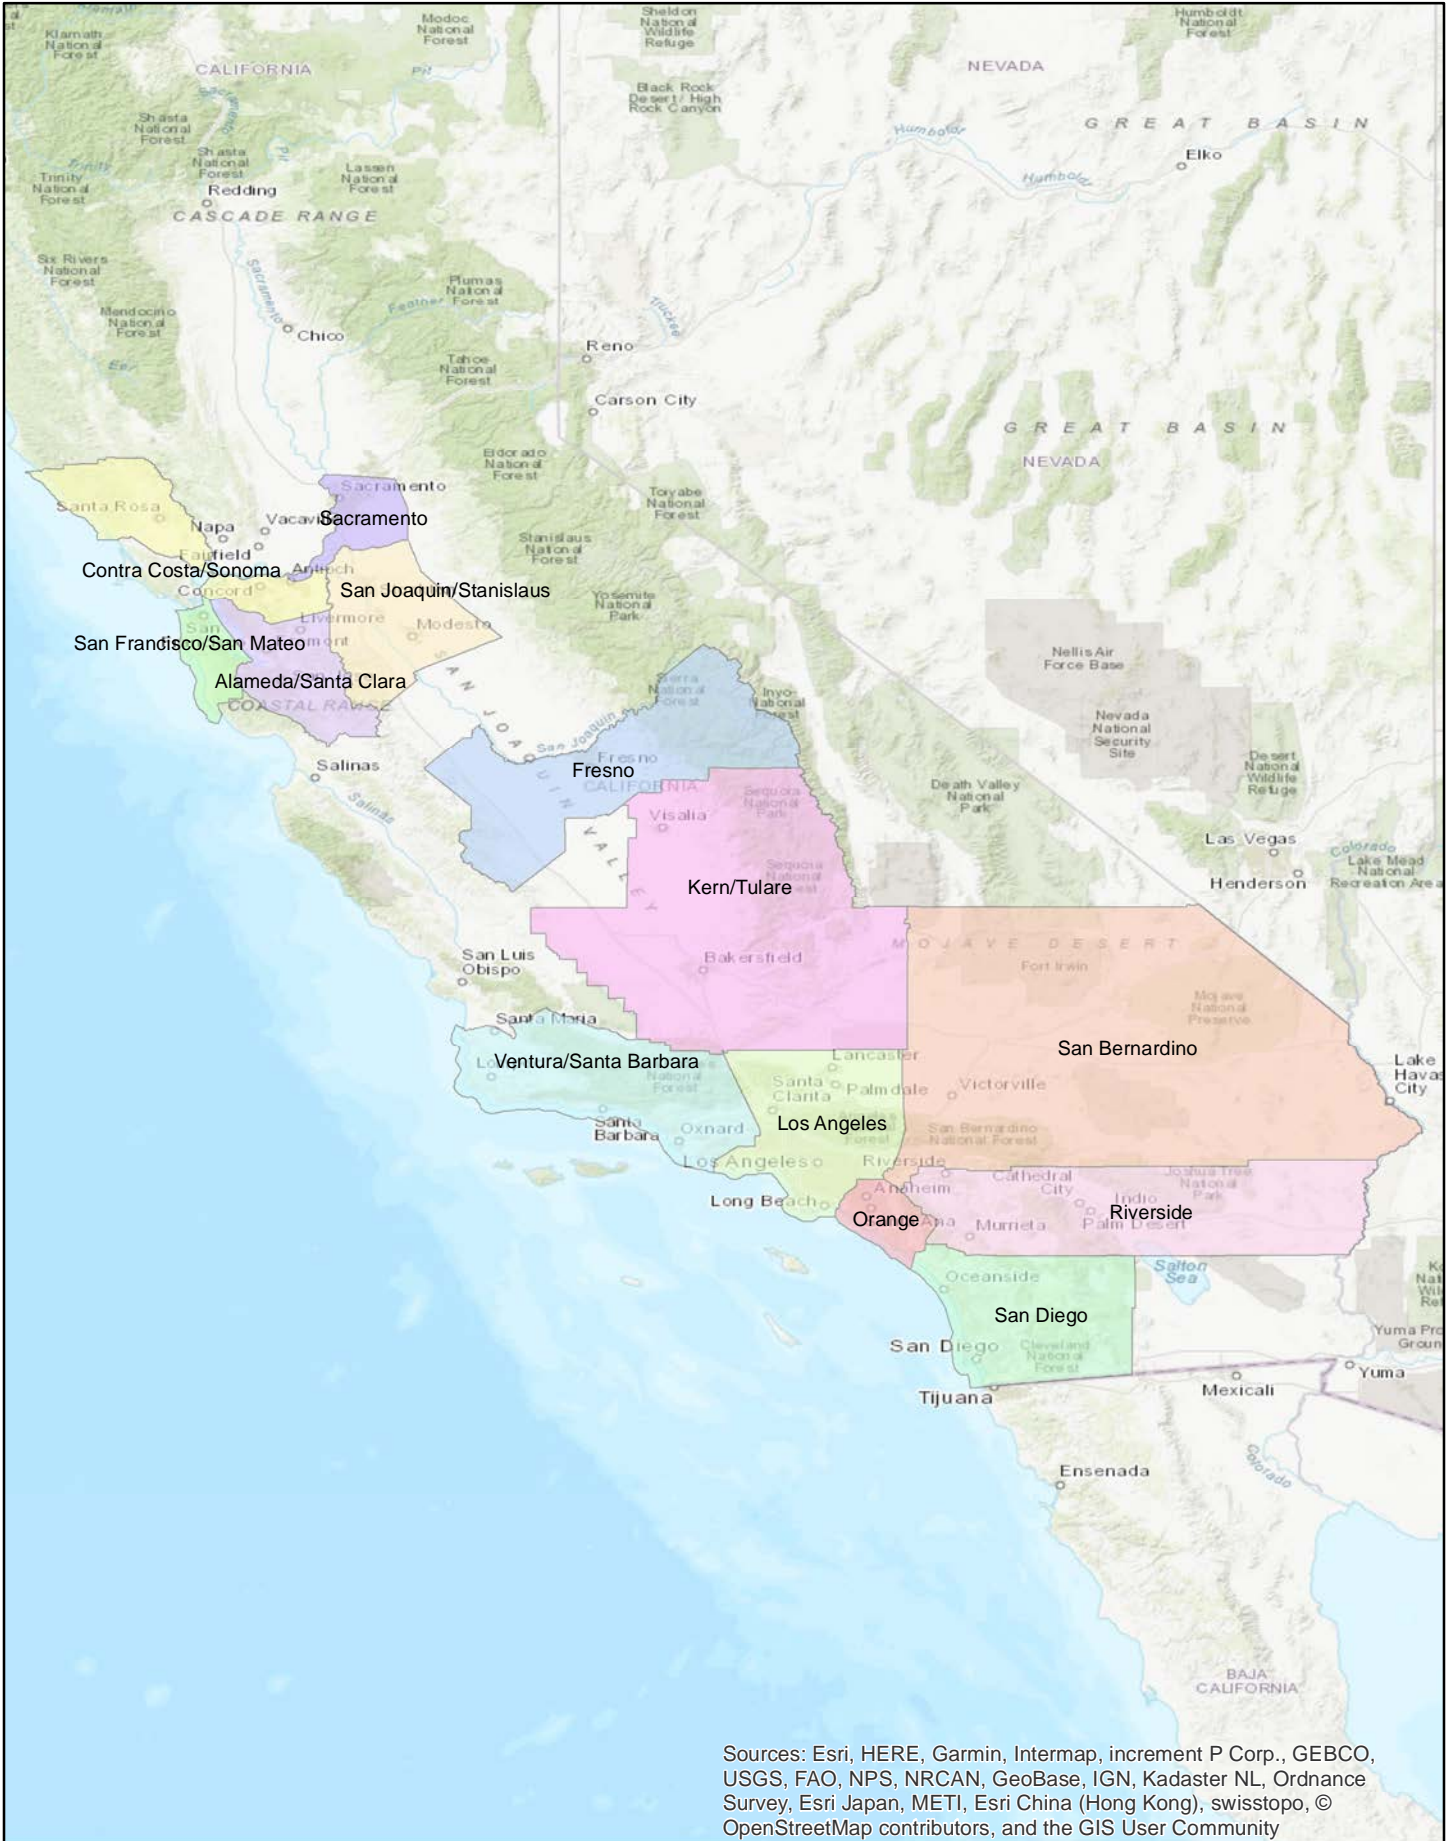

GAVIN NEWSOM
GOVERNOR

Date of Addendum

October 20, 2021

Notice to Applicants

The Notice of Funding Availability (NOFA) 2021 California Earned Income Tax Credit Plus (CalEITC+) Education and Outreach Grant is modified as outlined in this Addendum. The original NOFA remains in full force and effect except as modified by this Addendum, which is hereby made part of the NOFA. Applicants shall consider this Addendum when preparing and submitting their applications.

NOFA

Original Text (page #)	Addendum Text (Page #)	Justification
Appendix 1 <i>Map of Target Areas 2-14</i>	Appendix 1 <i>Map of Target Areas</i> Included a listing of rural counties to be served in Target Area 15 – Rural.	Clarifies the counties included in Target Area 15 – Rural.
Page 19 <i>10. Available Funding</i> An applicant may apply for more than one target area.	Page 19 <i>10. Available Funding</i> An applicant may only accept one grant award per target area.	Clarifies that if an applicant applies for a CalEITC+ Education and Outreach grant and a Free Tax Preparation Assistance grant in Target Areas 1 or 2, they are only eligible to accept one grant award per target area if both applications are successful.

2021 CalEITC+ Education & Outreach Grant
Appendix 1
Map of Target Areas

Appendix 1: 2021 CalEITC+ Education & Outreach Grant Map of Target Areas 2 - 14

Sources: Esri, HERE, Garmin, Intermap, increment P Corp., GEBCO, USGS, FAO, NPS, NRCAN, GeoBase, IGN, Kadaster NL, Ordnance Survey, Esri Japan, METI, Esri China (Hong Kong), swisstopo, © OpenStreetMap contributors, and the GIS User Community

Appendix 1
2021 CalEITC+ Education & Outreach Grant
Target Area 15 Rural Counties List
(as identified by the California State Association of Counties)

Alpine	Modoc
Amador	Mono
Butte	Nevada
Calaveras	Plumas
Colusa	San Benito
Del Norte	Sierra
Glenn	Siskiyou
Inyo	Sutter
Lake	Tehama
Lassen	Trinity
Mariposa	Tuolumne
Mendocino	Yuba